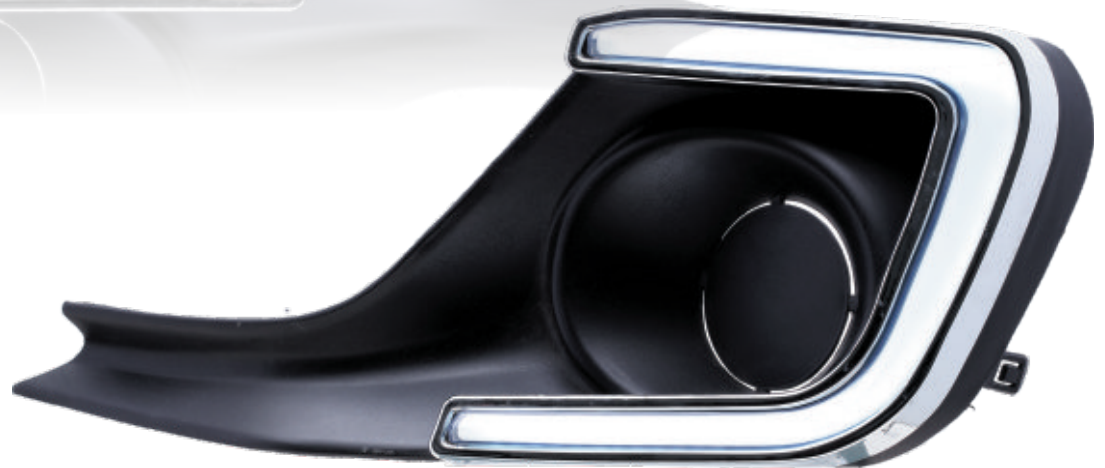

*“Every Car Desire...”*

NOTE : LOGOS, BRANDS AND VEHICLE NAMES USED ONLY FOR ITEM IDENTIFICATION

**PILLAR LIGHTS • DRL • LED REFLECTOR**

PILLAR LIGHTS

DRL LIGHTS

REFLECTORS

Undoubtedly the most fascinating collection of the Finest Pillar Lights, DRL Lights and Reflectors to make your Car Look the best.

NOTE: LOGOS, BRANDS AND VEHICLE NAMES USED ONLY FOR ITEM IDENTIFICATION

Coming Soon with Pillar Lights  
For Kia Seltos, Swift-2018