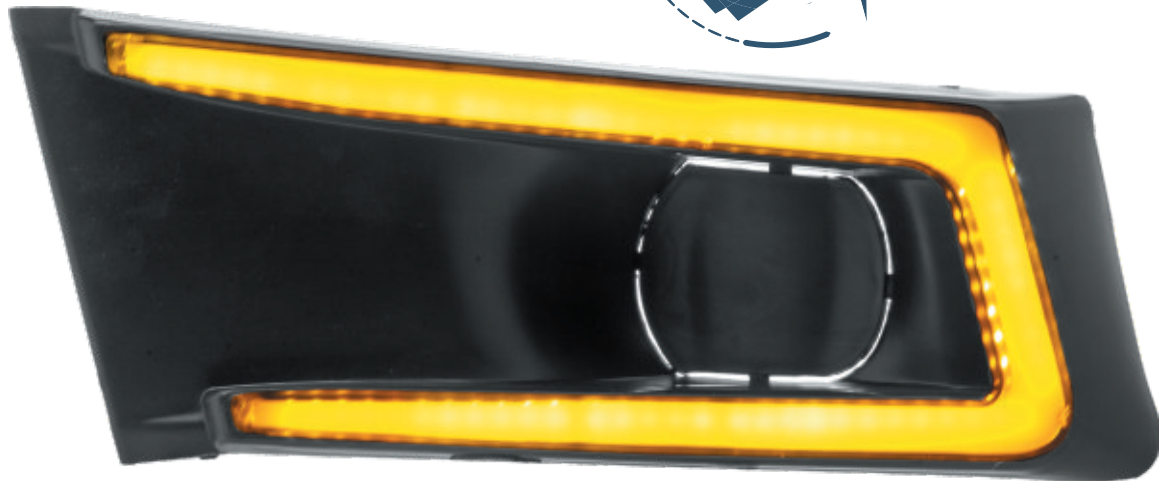

*“Every Car Desire...”*

NOTE : LOGOS, BRANDS AND VEHICLE NAMES USED ONLY FOR ITEM IDENTIFICATION

**PILLAR LIGHTS • DRL • LED REFLECTOR**

PILLAR LIGHTS

DRL LIGHTS

REFLECTORS

Undoubtedly the most fascinating collection of the Finest Pillar Lights, DRL Lights and Reflectors to make your Car Look the best.

NOTE: LOGOS, BRANDS AND VEHICLE NAMES USED ONLY FOR ITEM IDENTIFICATION

Coming Soon with Pillar Lights  
For Kia Seltos, Swift-2018