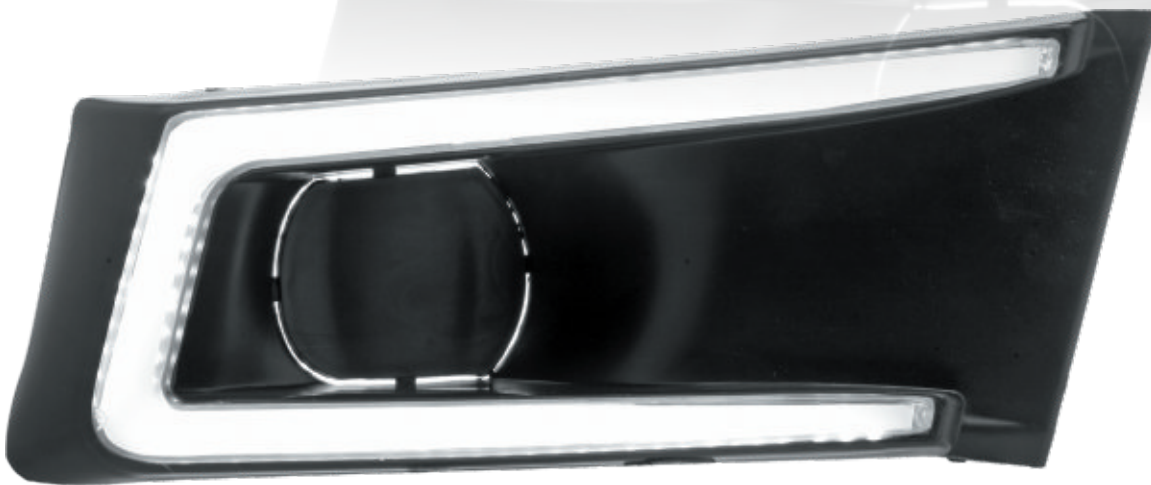

*“Every Car Desire...”*

NOTE : LOGOS, BRANDS AND VEHICLE NAMES USED ONLY FOR ITEM IDENTIFICATION

**PILLAR LIGHTS • DRL • LED REFLECTOR**

PILLAR LIGHTS

DRL LIGHTS

REFLECTORS

Undoubtedly the most fascinating collection of the Finest Pillar Lights, DRL Lights and Reflectors to make your Car Look the best.

NOTE: LOGOS, BRANDS AND VEHICLE NAMES USED ONLY FOR ITEM IDENTIFICATION

Coming Soon with Pillar Lights  
For Kia Seltos, Swift-2018