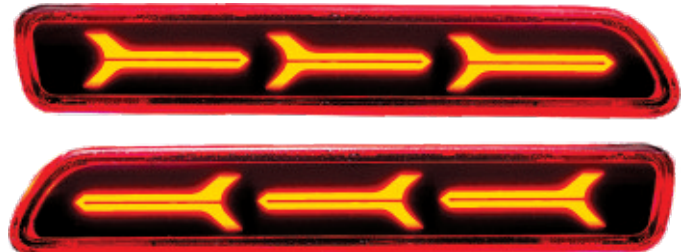

FOR **SUZUKI**
REAR BUMPER LED REFLECTOR

TYPE : A