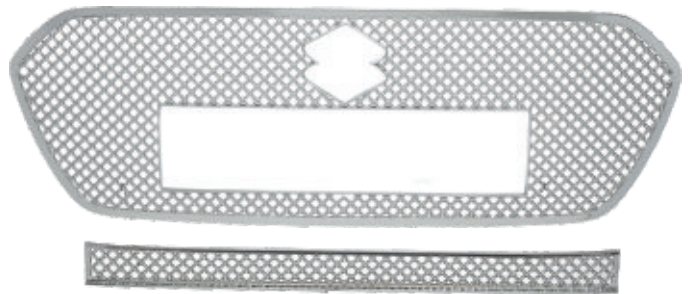

G-5 PLUS[®]

CHROME ACCESSORIES

**FRONT GRILL
BENTLEY TYPE**

FOR ALTO 800 UPPER & LOWER (2019) GRILL

FOR WAGON-R (2019) UPPER & LOWER GRILL

FOR BOLERO (2016) GRILL

FOR SCORPIO 2017 UPPER & LOWER GRILL

FOR ECO UPPER & LOWER GRILL