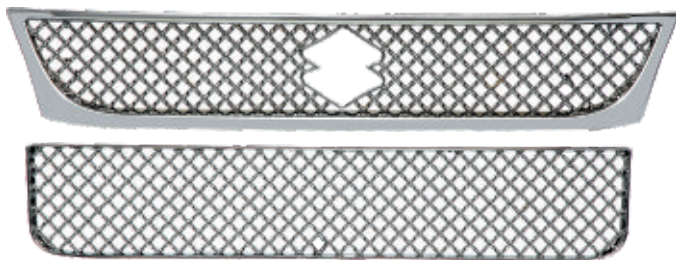

G-5 PLUS[®]
CHROME ACCESSORIES

CHROME CAR ACCESSORIES

“Every Car Desire...”

NOTE : LOGOS, BRANDS AND VEHICLE NAMES USED ONLY FOR ITEM IDENTIFICATION

*Welcome to the world of finest
Chrome Grills, Bentley Type Grills
O.E. Type Grills, GTR Type Grills, Jeep Compass Grills
Alfa LED Grills, O.E. Type Rings, Bonnet Name Plates
Car Dicky Patti, Combo Kits,*

G-5 PLUS[®]

CHROME ACCESSORIES

**FRONT GRILL
BENTLEY TYPE**

FOR ALTO 800 UPPER & LOWER (2019) GRILL

FOR WAGON-R (2019) UPPER & LOWER GRILL

FOR BOLERO (2016) GRILL

FOR SCORPIO 2017 UPPER & LOWER GRILL

FOR ECO UPPER & LOWER GRILL

FOR SWIFT 2018 UPPER & LOWER GRILL

G-5 PLUS[®]

CHROME ACCESSORIES

**FRONT GRILL
O.E. TYPE**

FOR CRETA (2015) GRILL

FOR FORD ECO SPORT (2017) UPPER GRILL

FOR DZIRE (2017) GRILL

FOR SWIFT 2018 GRILL