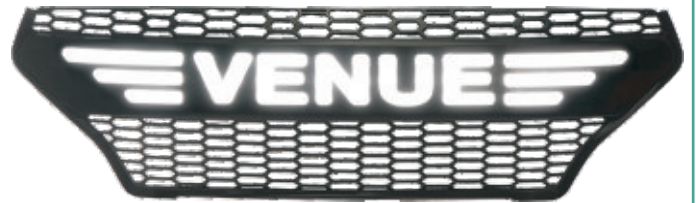

FOR NIOS 2019 ALFA BLACK CHROME GRILL

FOR VENUE - 2019 BLACK CHROME GRILL

FOR SWIFT 2018 - ALFA BLACK CHROME GRILL

G-5 PLUS®

CHROME ACCESSORIES

**FRONT GRILL
LED LIGHTS**

FOR NIOS 2019 ALFA BLACK LED GRILL

FOR VENUE - 2019 BLACK LED GRILL