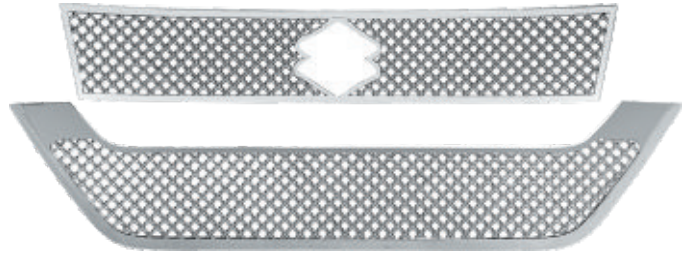

FOR WAGON-R (2019) UPPER & LOWER GRILL